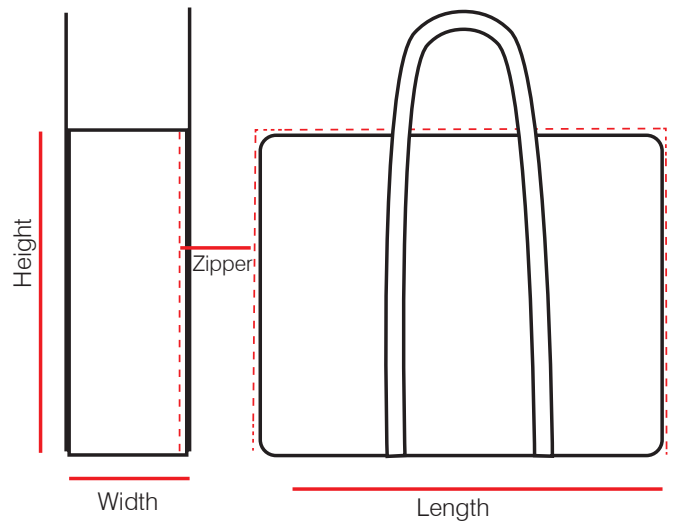

### Sizes

(A) Large Single-	A9895
30cm wide x 60cm high x 80cm long	
(B) Large Double -	A9896
30cm wide x 73cm high x 80cm long	
(C) Double -	A9897
21cm wide x 73cm high x 80cm long	
(D) Classic Single-	A8759
25cm wide x 55cm high x 80cm long	

Strollers tested to fit in the following configurations :

- Large Single - A9895  
[30cm wide x 60cm high x 80cm long](#)
- Any Single & Duo with an adjustable handle.
  - Snap (Remove front wheel)
  - Snap Ultra (Remove seat & bumper bar)
  - Snap Ultra with bassinet (Remove bassinet & fold flat)
  - Snap Trend
  - Snap Duo Trend (Remove all wheels and fold handle)
  - Rebel Q (Remove all wheels and bumper. Removing the hood is also recommended)
  - Tri mode Duo, Nomad Duo (Remove brake bar and wheels)
  - Neo Twin (Remove brake bar and wheels)